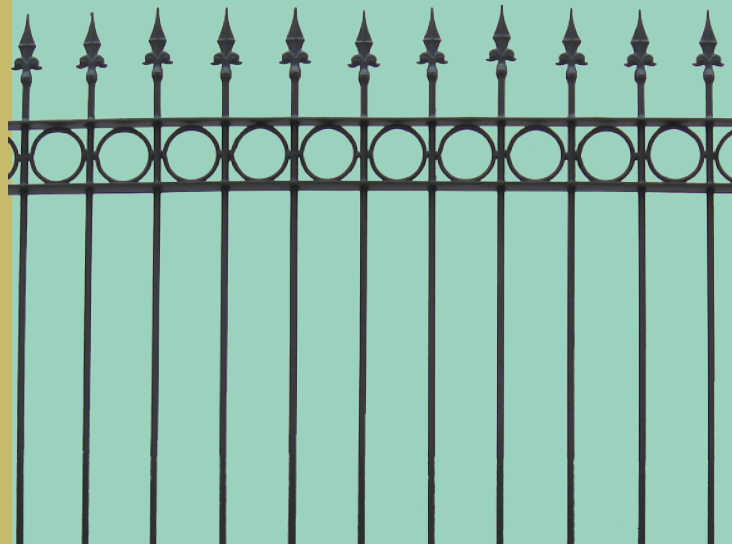

KAREL'S WROUGHT IRON

CONTEMPORARY

The CONTEMPORARY series features a solid steel ring. With its four horizontal members and incorporated pierced pickets, it is an extremely strong fence.

The CONTEMPORARY series steel posts feature textured hammered edges which adds to the beauty of a hand-forged design. The posts include a decorative cap with pre-drilled mounting locations to ensure a simple installation.

1/2" (12mm) Rounded Pickets
5' X 7' Sections
4" (100mm) Centre Picket Spacing
Red Oxide Primed
Black Industrial Enamel
100% Solid Steel Construction

SERIES POSTS
\$33.95/FT \$29.95/EA

Prestige

The Prestige series has a classic feel with a modern twist. The hand-forged scroll work brings the blacksmith era back to life with long term durability.

The Prestige series steel posts feature textured hammered edges which adds to the beauty of a hand-forged design. Posts include decorative ball cap with pre-drilled mounting locations to ensure a simple installation.